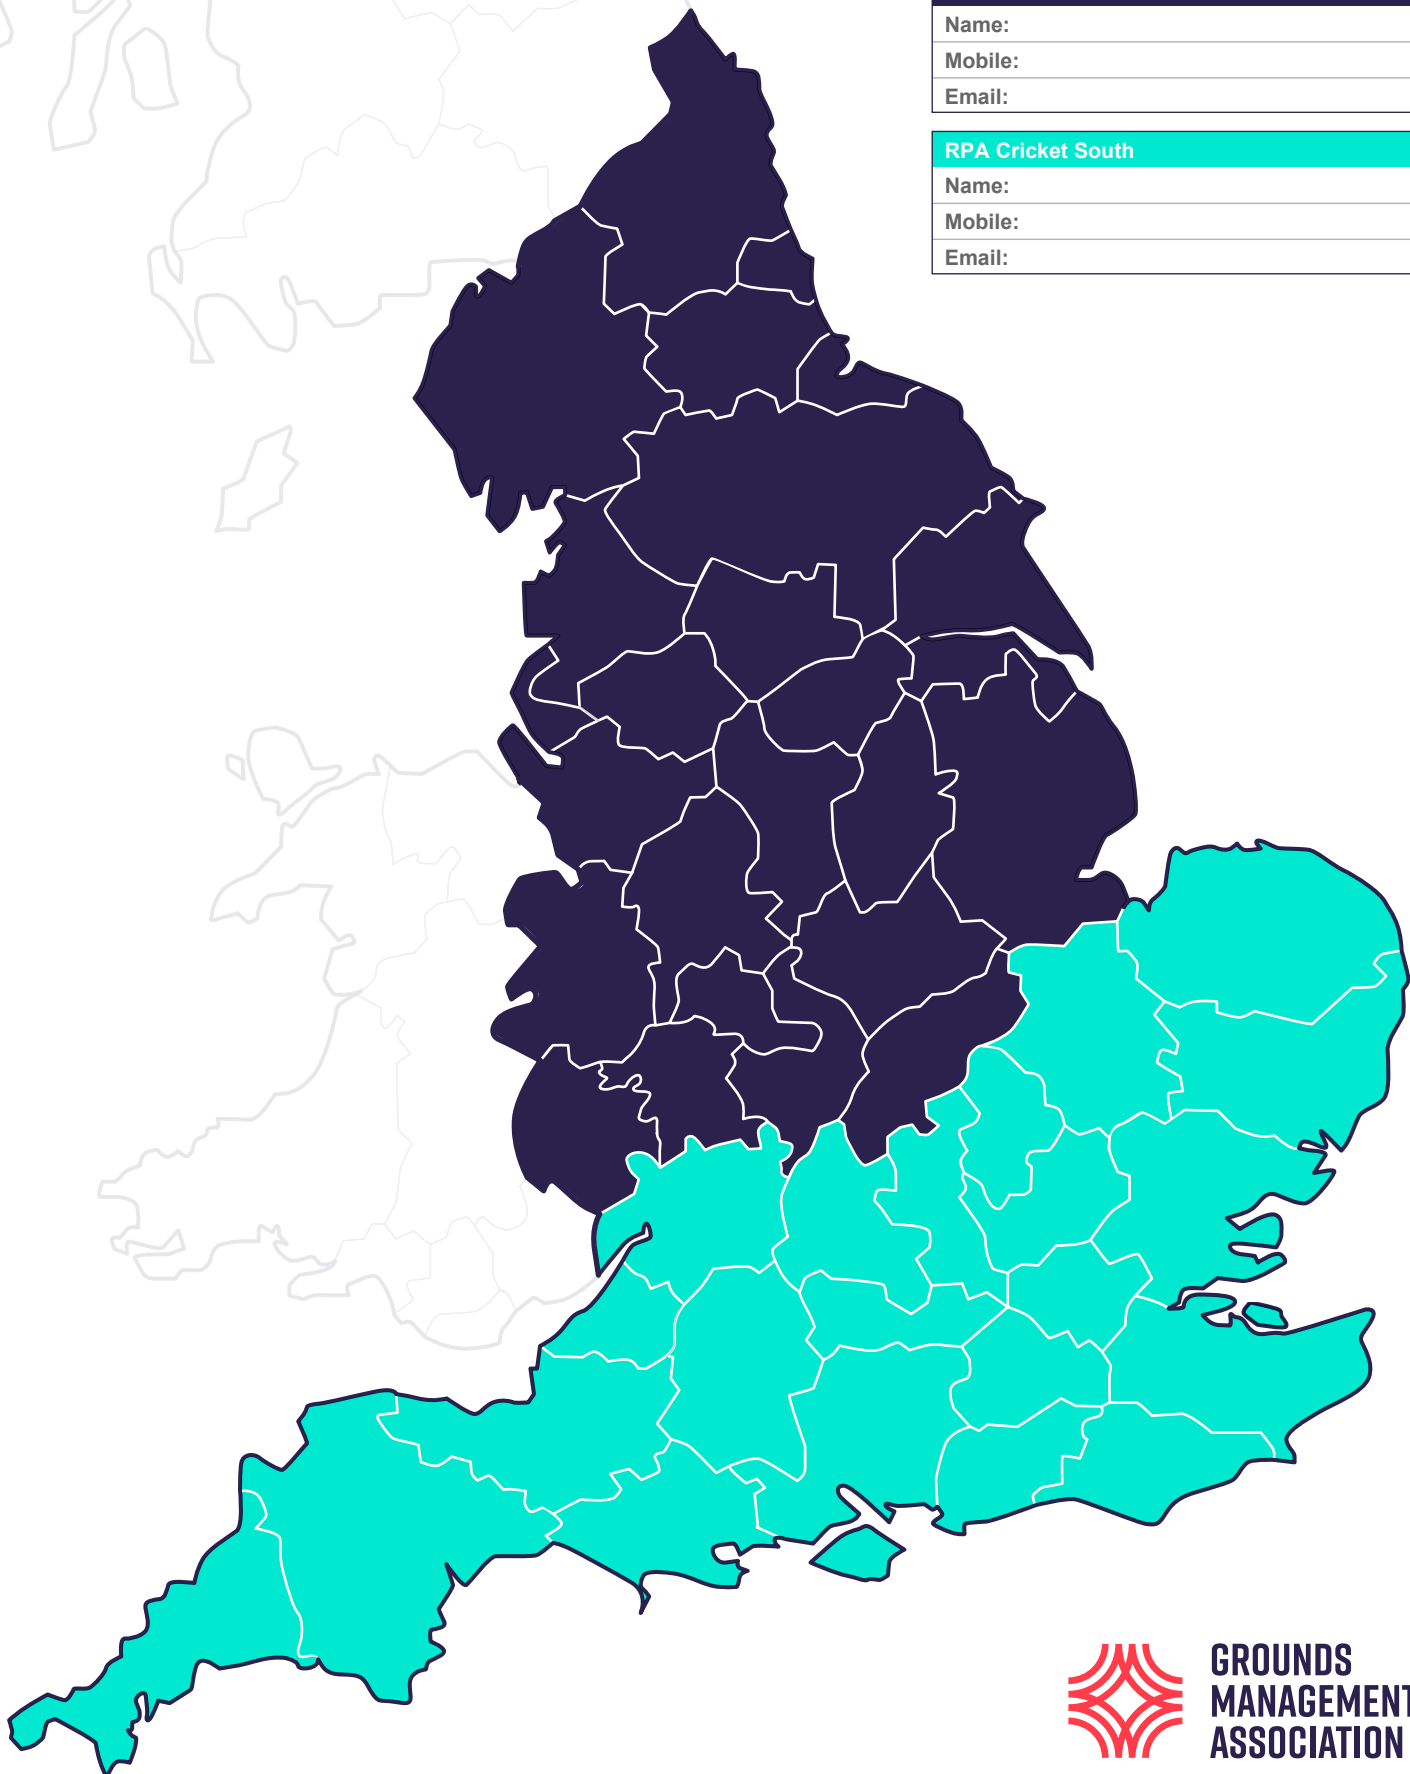

# Cricket

Key Account Manager Cricket
Name:
Mobile:
Email:

RPA Cricket North and Midlands
Name:
Mobile:
Email:

RPA Cricket South
Name:
Mobile:
Email:

## Pitch Advisory Service Regional structure for Cricket

### North and Midlands

North East & Yorkshire	West Midlands	North West	East Midlands
Durham	Herefordshire	Cheshire	Derbyshire
Northumberland	Shropshire	Cumbria	Leices & Rutland
Yorkshire	Staffordshire	Lancashire	Lincolnshire
	Warwickshire		Northamptonshire
	Worcestershire		Nottinghamshire

### South

South West	East	South Central	London
Cornwall	Bedfordshire	Buckinghamshire	Surrey
Devon	Cambridgeshire	Hampshire	Kent
Dorset	Essex	Isle of Wight	Essex (Met)
Gloucestershire	Hertfordshire	Sussex	Middlesex
Somerset	Huntingdonshire	Oxfordshire	
	Norfolk	Berkshire	
	Suffolk		