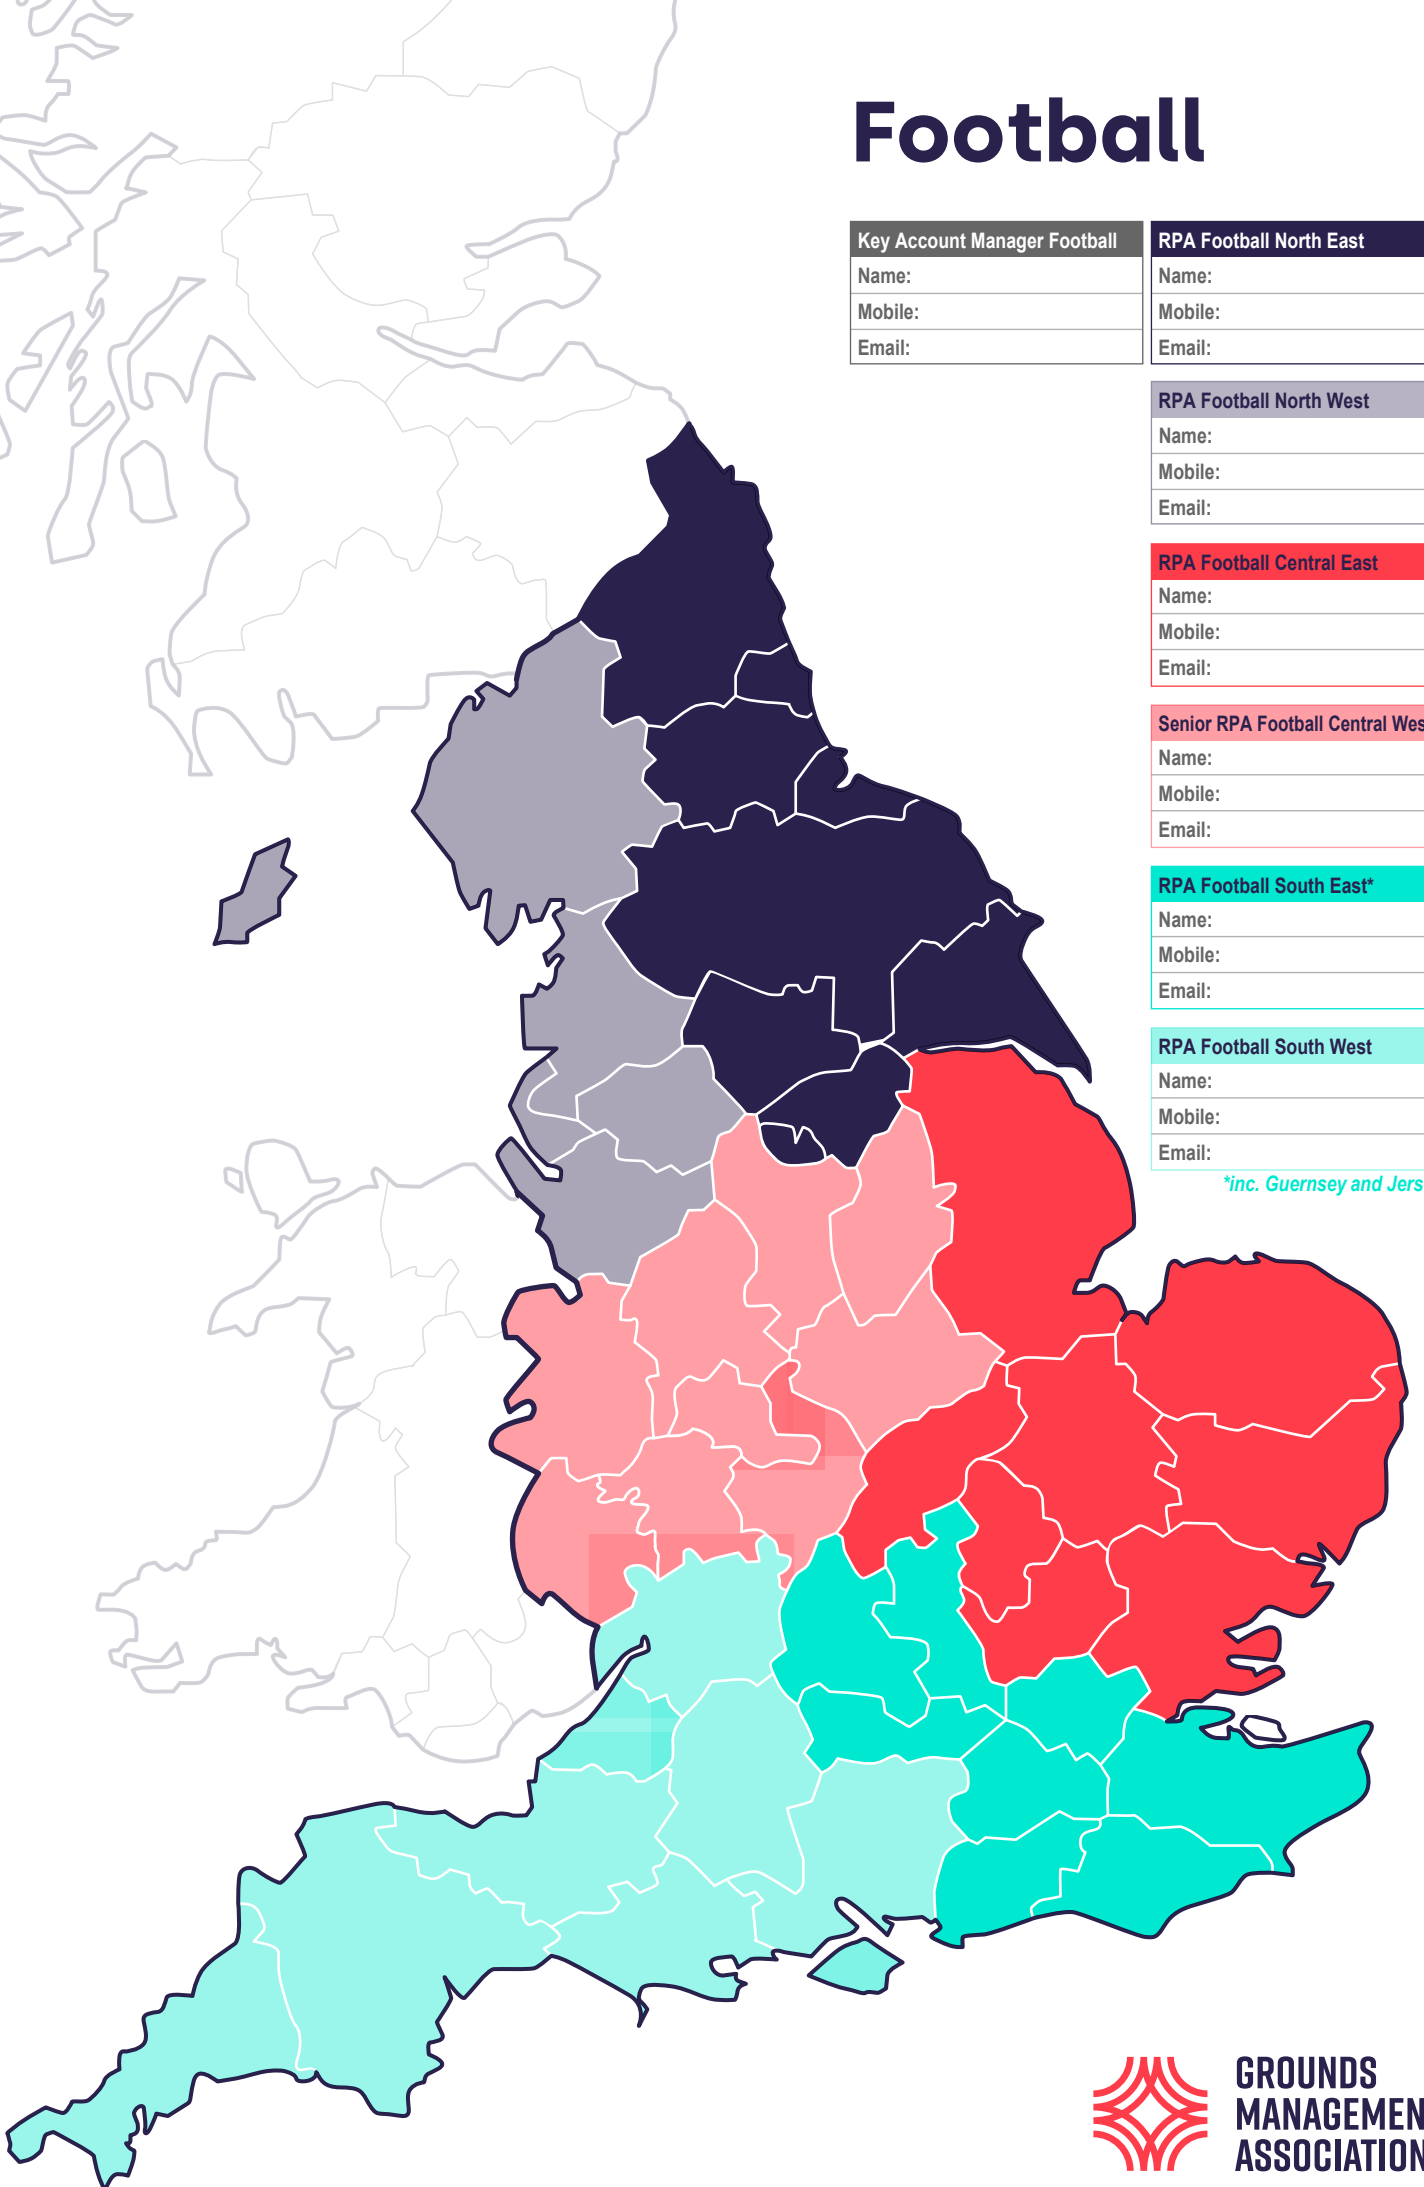

RPA Football South East*
Name:
Mobile:
Email:

RPA Football South West
Name:
Mobile:
Email:

**inc. Guernsey and Jersey*

Pitch Advisory Service Regional structure for football

East Region

North East
Durham East Riding North Riding Northumberland Sheffield West Riding

Central East
Bedfordshire Cambridgeshire Essex Hertfordshire Huntingdonshire Lincolnshire Norfolk Northamptonshire Suffolk

South East
Berks and Bucks Guernsey Jersey Kent London Middlesex Oxfordshire Surrey Sussex

West Region

North West
Cheshire Cumberland Isle of Man Lancashire Liverpool Manchester Westmorland

Central West
Birmingham Derbyshire Leicestershire Herefordshire Nottinghamshire Shropshire Staffordshire Worcestershire

South West
Cornwall Devon Dorset Gloucestershire Hampshire Somerset Wiltshire